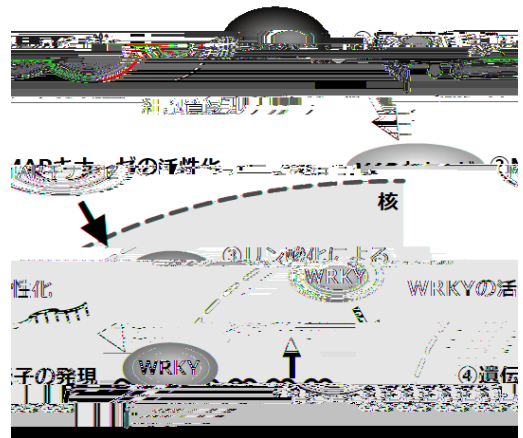

MAP

MAP

MAP

WRKY

(The Plant Cell)

65

2050

91

7,000

40

14
(4,500)

MAP

MAP

WRKY